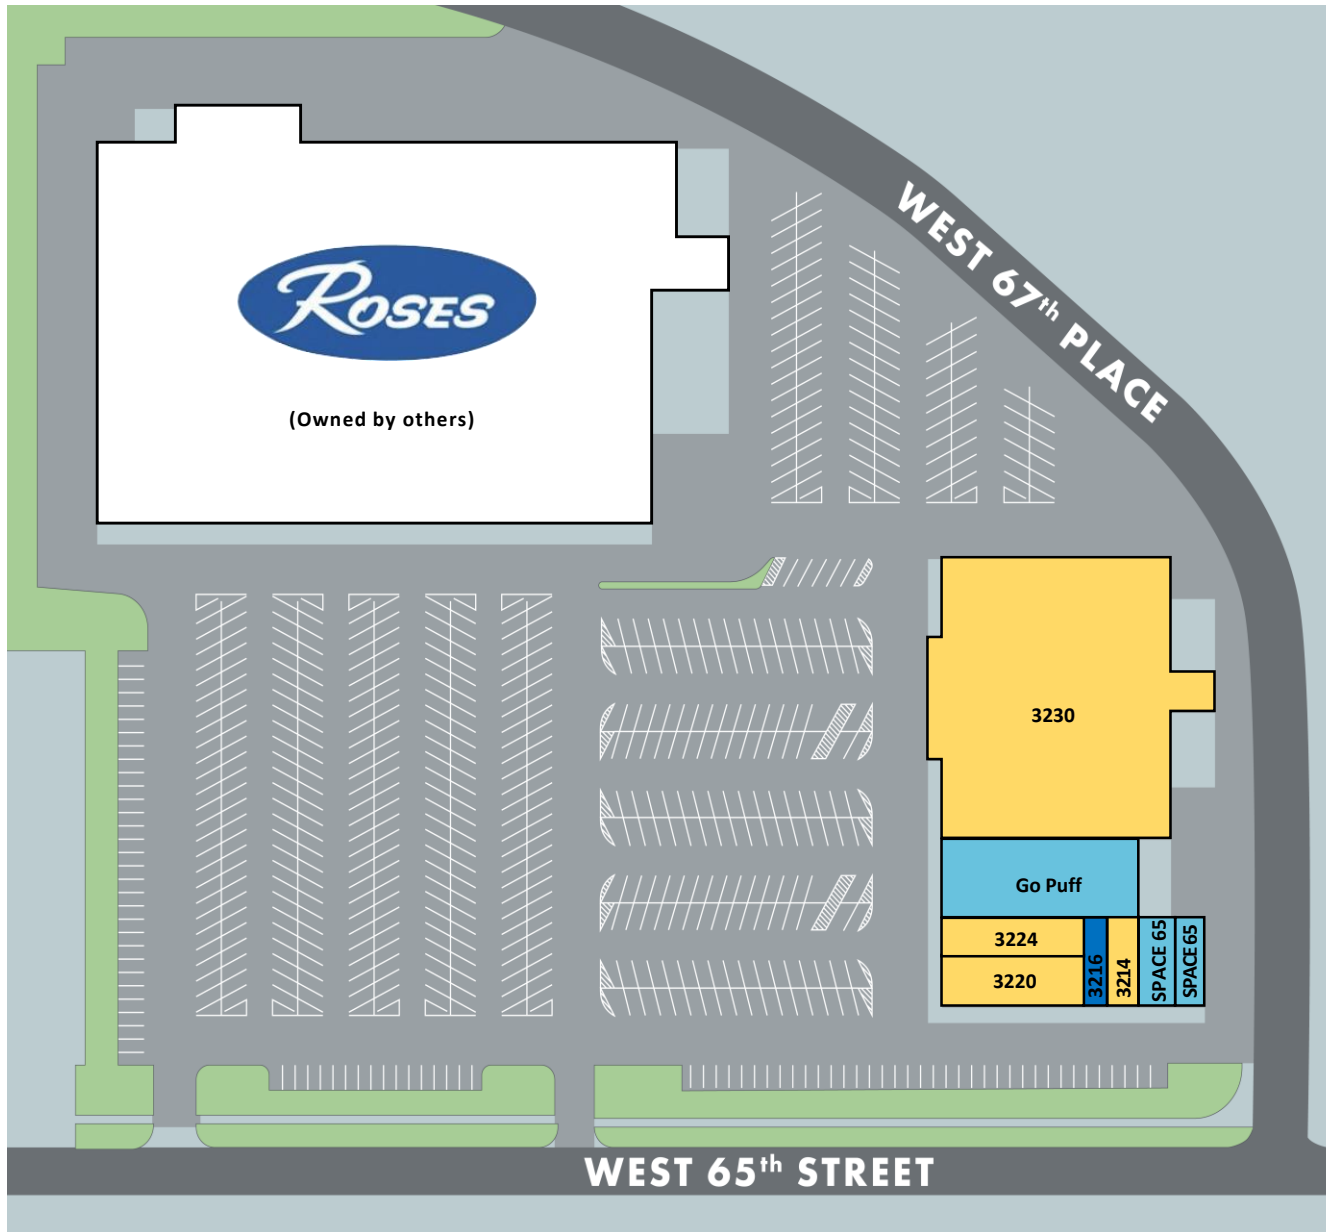

3200 West 65th Street

3200 West 65th Street Cleveland Ohio 44101

UNIT#	TENANT
3210	SPACE 65 CLEVELAND
3212	SPACE 65 CLEVELAND
3214	VACANT - 1,210 SF
3216	AVAILABLE - 990 SF
3220	VACANT - 3,000 SF
3224	VACANT - 3,000 SF
3228	GO PUFF
3230	VACANT - 31,545 SF